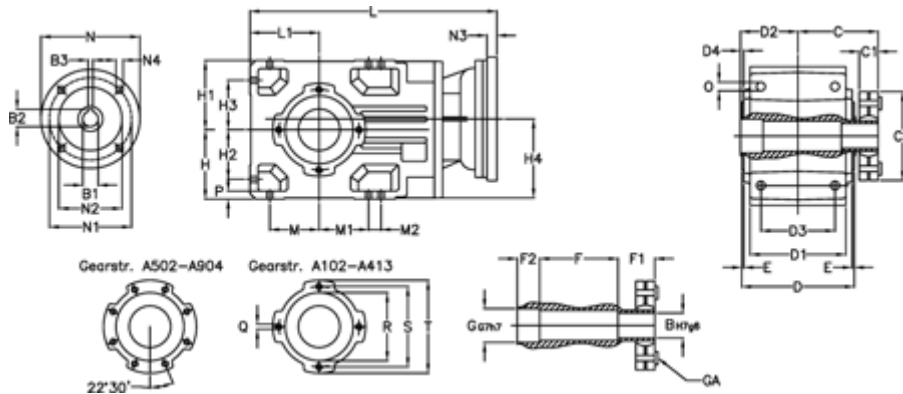

Data Sheet

Article number: 29600201035230
 Description: Bevel helical gearbox
 A202US-10,3-P80B5

Measures

B = 30	D1 = 110	F2 = 36	L = 325.5	N3 = -
B1 = 19	D2 = 60	G = 32	L1 = 80	N4 = M10x12
B2 = 21.8	D3 = 90	GA = 14,5 NM	M = 60.0	O = 9.5
B3 = 6	d4 = 4.5	H = 80	M1 = 60.0	P = 9
C = 89.5	Description = A202US-xx-P80 B5	H1 = 80	M2 = -	Q = M8x15
C1 = 23	E = 3.0	H2 = 60.0	N = 200	R = 95
C2 = 72.0	F = 77.5	H3 = 60.0	N1 = 165	S = 115
D = 136	F1 = 36.0	H4 = 93.0	N2 = 130	T = 140